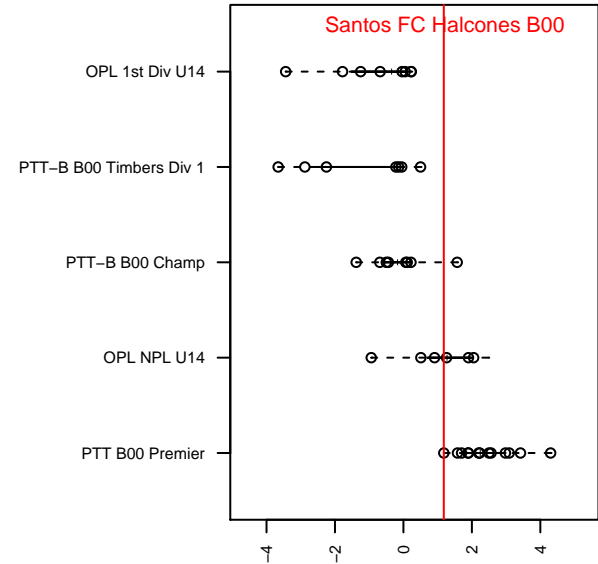

**attack and defense rating
relative to others at age
and all opponents in last 13 months**